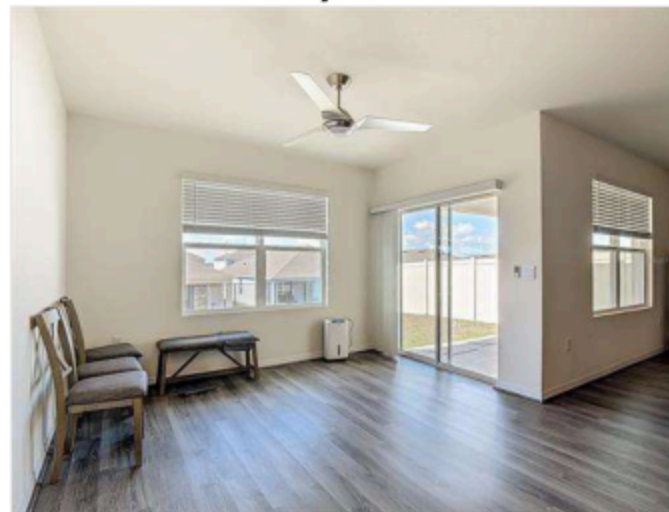

132 SOFIA LANE, LAKE ALFRED, Florida 33850

Photos

131 Sofia Ln

Modern Layout!

Ceiling Fans throughout

Kitchen with Large Island

Sliders to Lanai

Primary Bedroom

Primary Bathroom

Bedroom 2

Bedroom 3

Resort Style Pool