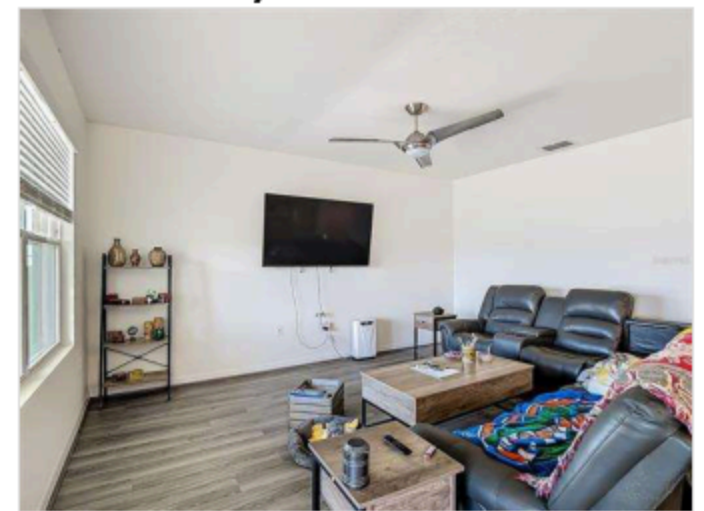

132 SOFIA LANE, LAKE ALFRED, Florida 33850

Photos

131 Sofia Ln

Modern Layout!

Ceiling Fans throughout

Kitchen with Large Island

Sliders to Lanai

Primary Bedroom

Primary Bathroom

Bedroom 2

Bedroom 3

Resort Style Pool